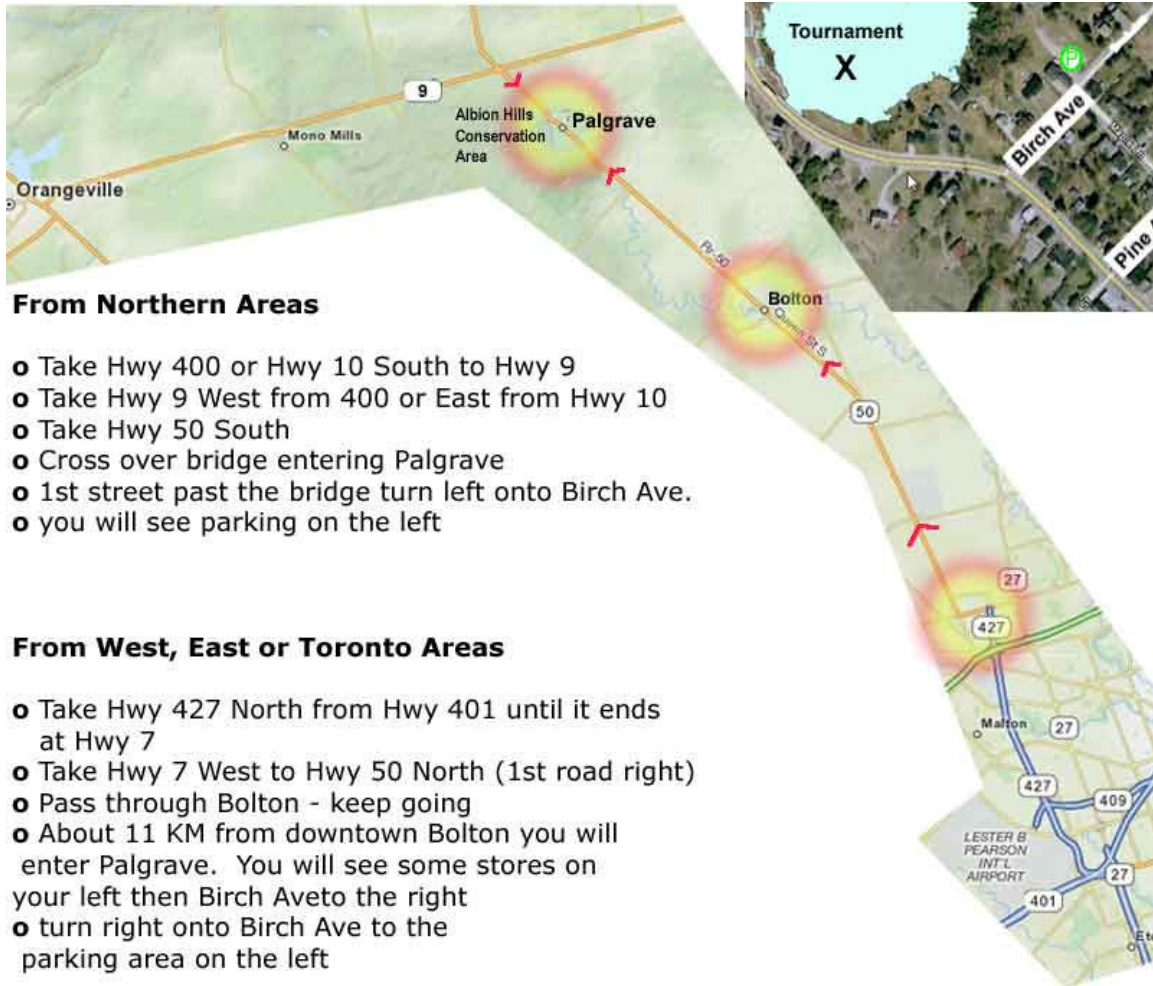

Directions

From Northern Areas

- o Take Hwy 400 or Hwy 10 South to Hwy 9
- o Take Hwy 9 West from 400 or East from Hwy 10
- o Take Hwy 50 South
- o Cross over bridge entering Palgrave
- o 1st street past the bridge turn left onto Birch Ave.
- o you will see parking on the left

From West, East or Toronto Areas

- o Take Hwy 427 North from Hwy 401 until it ends at Hwy 7
- o Take Hwy 7 West to Hwy 50 North (1st road right)
- o Pass through Bolton - keep going
- o About 11 KM from downtown Bolton you will enter Palgrave. You will see some stores on your left then Birch Ave to the right
- o turn right onto Birch Ave to the parking area on the left

Note there is limited parking so please carpool as much as possible

From the Parking Lot

It's not as far as it looks – only about 300m – but you may want to drop off your gear near the venue.